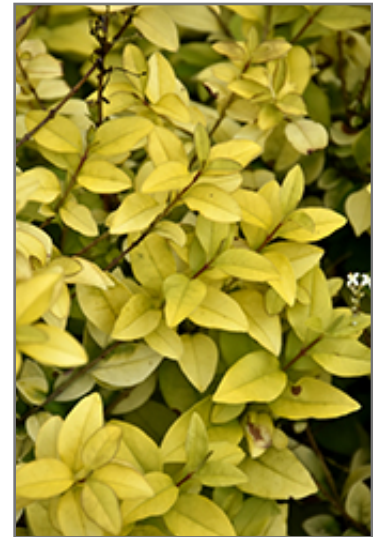

Ornamental Features

Golden Ticket Privet has attractive gold deciduous foliage on a plant with an upright spreading habit of growth. The glossy pointy leaves are highly ornamental but do not develop any appreciable fall color. It has panicles of lightly-scented white flowers hanging below the branches from late spring to early summer.

Landscape Attributes

Golden Ticket Privet is a dense multi-stemmed deciduous shrub with an upright spreading habit of growth. Its relatively fine texture sets it apart from other landscape plants with less refined foliage.

- Hedges/Screening
- General Garden Use

Golden Ticket Privet
Photo courtesy of NetPS Plant Finder

Golden Ticket Privet foliage
Photo courtesy of NetPS Plant Finder

Planting & Growing

Golden Ticket Privet will grow to be about 6 feet tall at maturity, with a spread of 6 feet. It tends to be a little leggy, with a typical clearance of 2 feet from the ground, and is suitable for planting under power lines. It grows at a fast rate, and under ideal conditions can be expected to live for approximately 30 years.